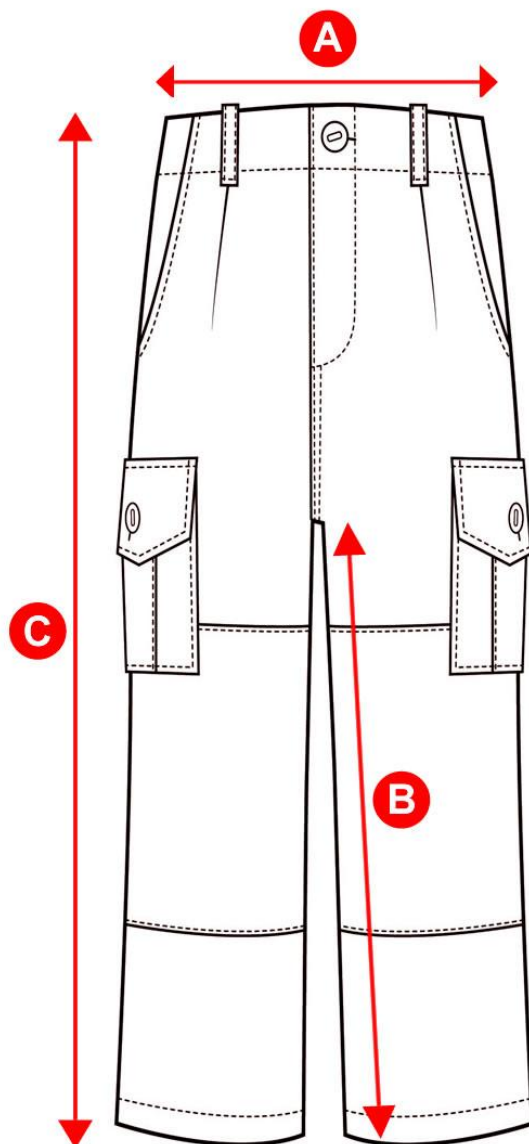

# SIZE CHART

Size	Age 3-4	Age 5-6	Age 7-8	Age 9-10	Age 11-12	Age 13-14
<b>A</b>	30cm	32cm	34cm	36cm	38cm	39cm
for waist size	60cm	64cm	68cm	72cm	76cm	78cm
<b>B</b>	49cm	54cm	59cm	64cm	69cm	74cm
<b>C</b>	75cm	80cm	85cm	91cm	96cm	101cm

All sizes are approximate and subject to variation between garments

© Mean and Green