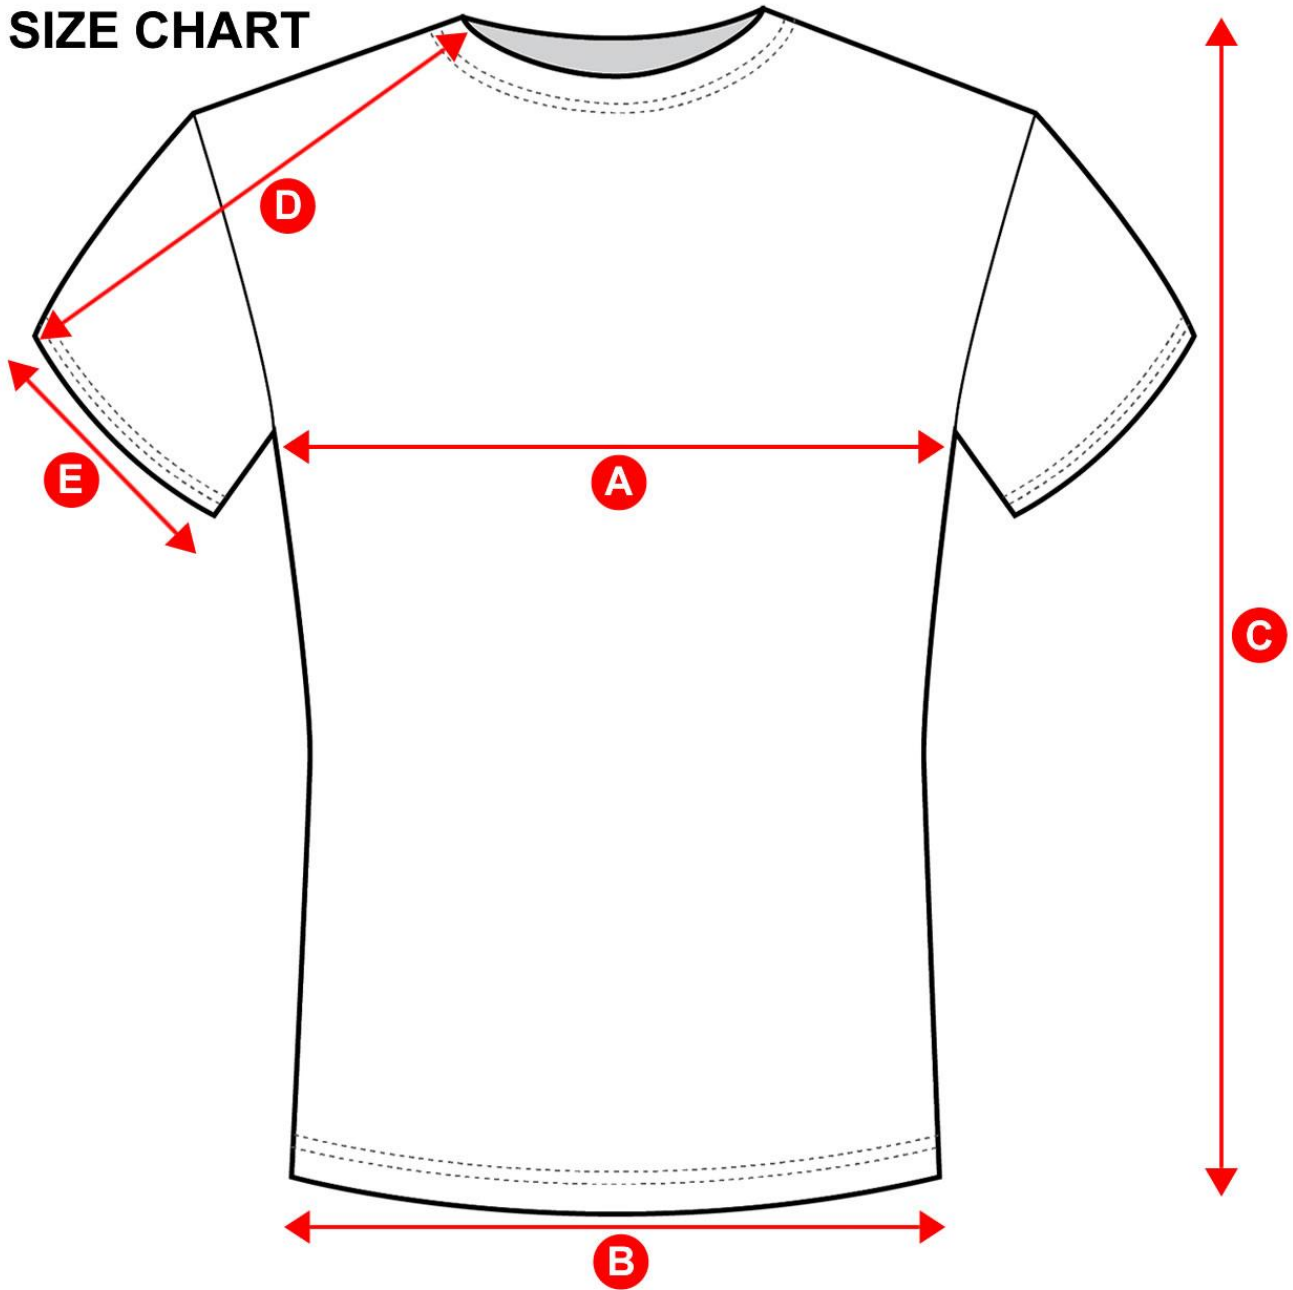

# SIZE CHART

Size	M	L	XL	2XL	3XL
<b>A</b>	55cm	57cm	59cm	61cm	63cm
for chest size	100cm	104cm	108cm	112cm	126cm
<b>B</b>	55cm	57cm	59cm	61cm	63cm
<b>C</b>	70cm	72cm	74cm	77cm	80cm
<b>D</b>	36cm	38cm	40cm	42cm	44cm
<b>E</b>	18cm	19cm	20cm	21cm	22cm

All sizes are approximate and subject to variation between shirts

© Mean and Green