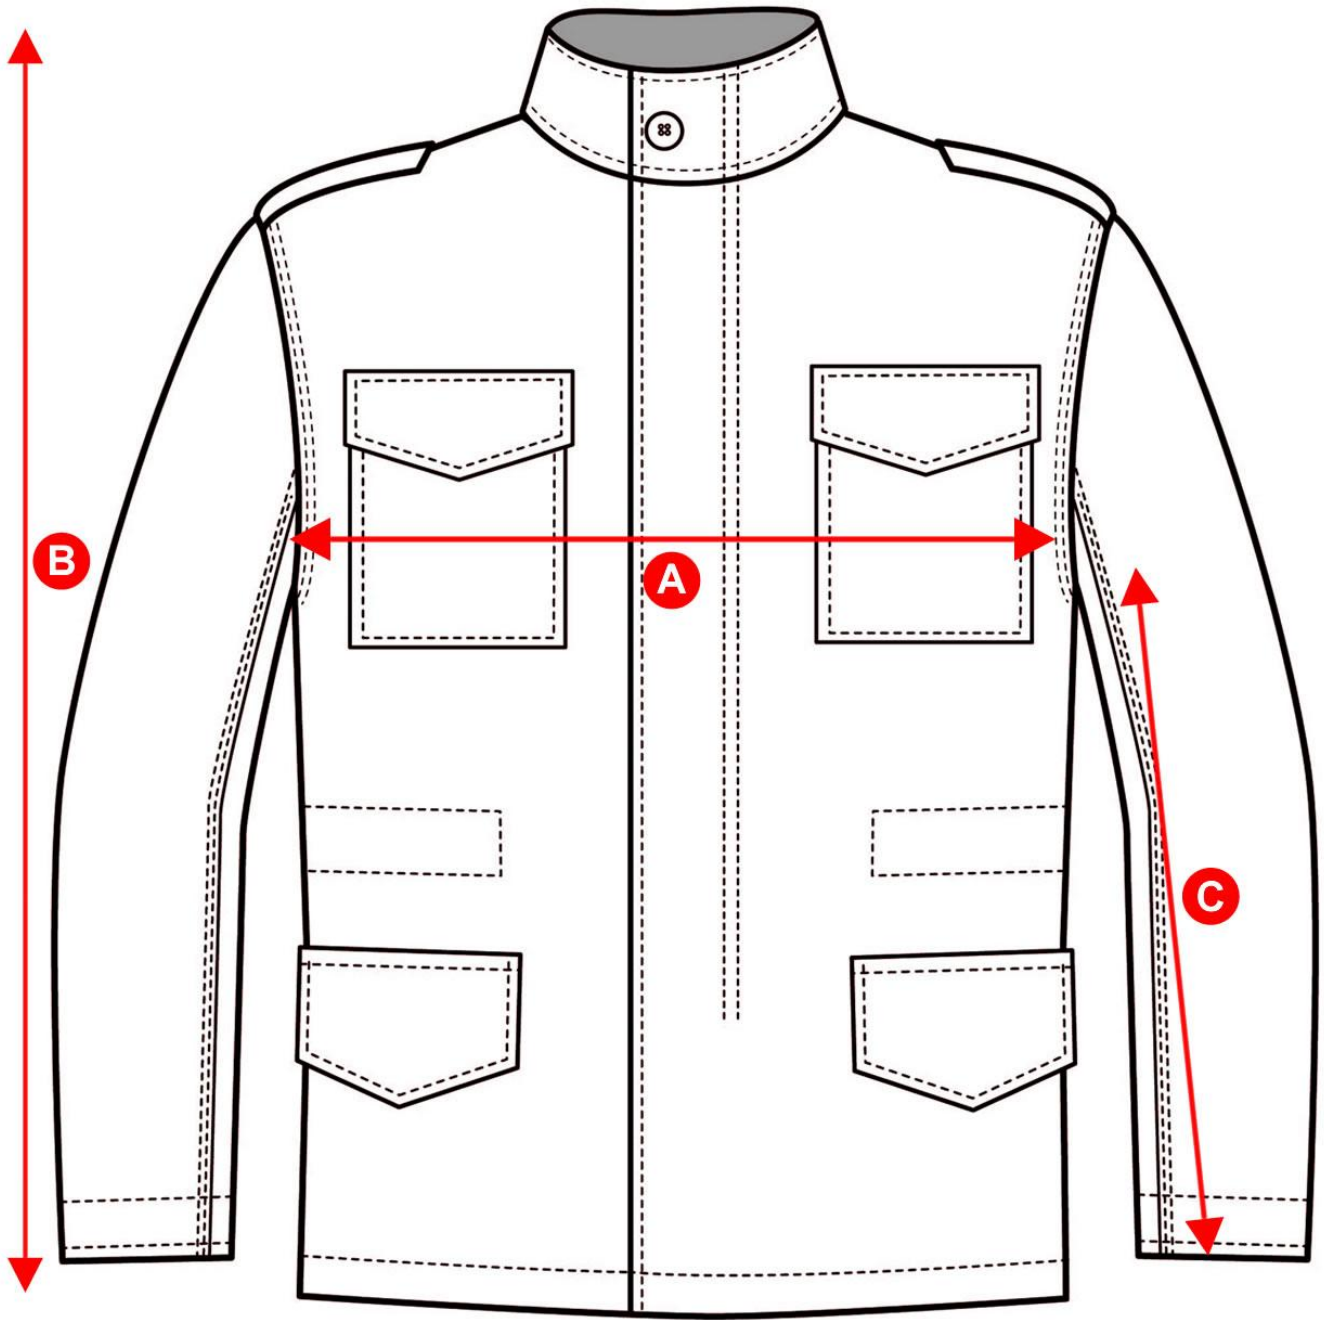

SIZE CHART

| Size | S | M | L | XL | 2XL | 3XL |
|----------------|-------|-------|-------|-------|-------|-------|
| A | 22" | 23.5" | 25.5" | 27" | 29" | 31.5" |
| for chest size | 40" | 43" | 47" | 50" | 54" | 59" |
| B | 32.5" | 33" | 33.5" | 34" | 34.5" | 34.5" |
| C | 19" | 19.5" | 19.5" | 19.5" | 19.5" | 19.5" |

All sizes are approximate and subject to variation between jackets

© Mean and Green